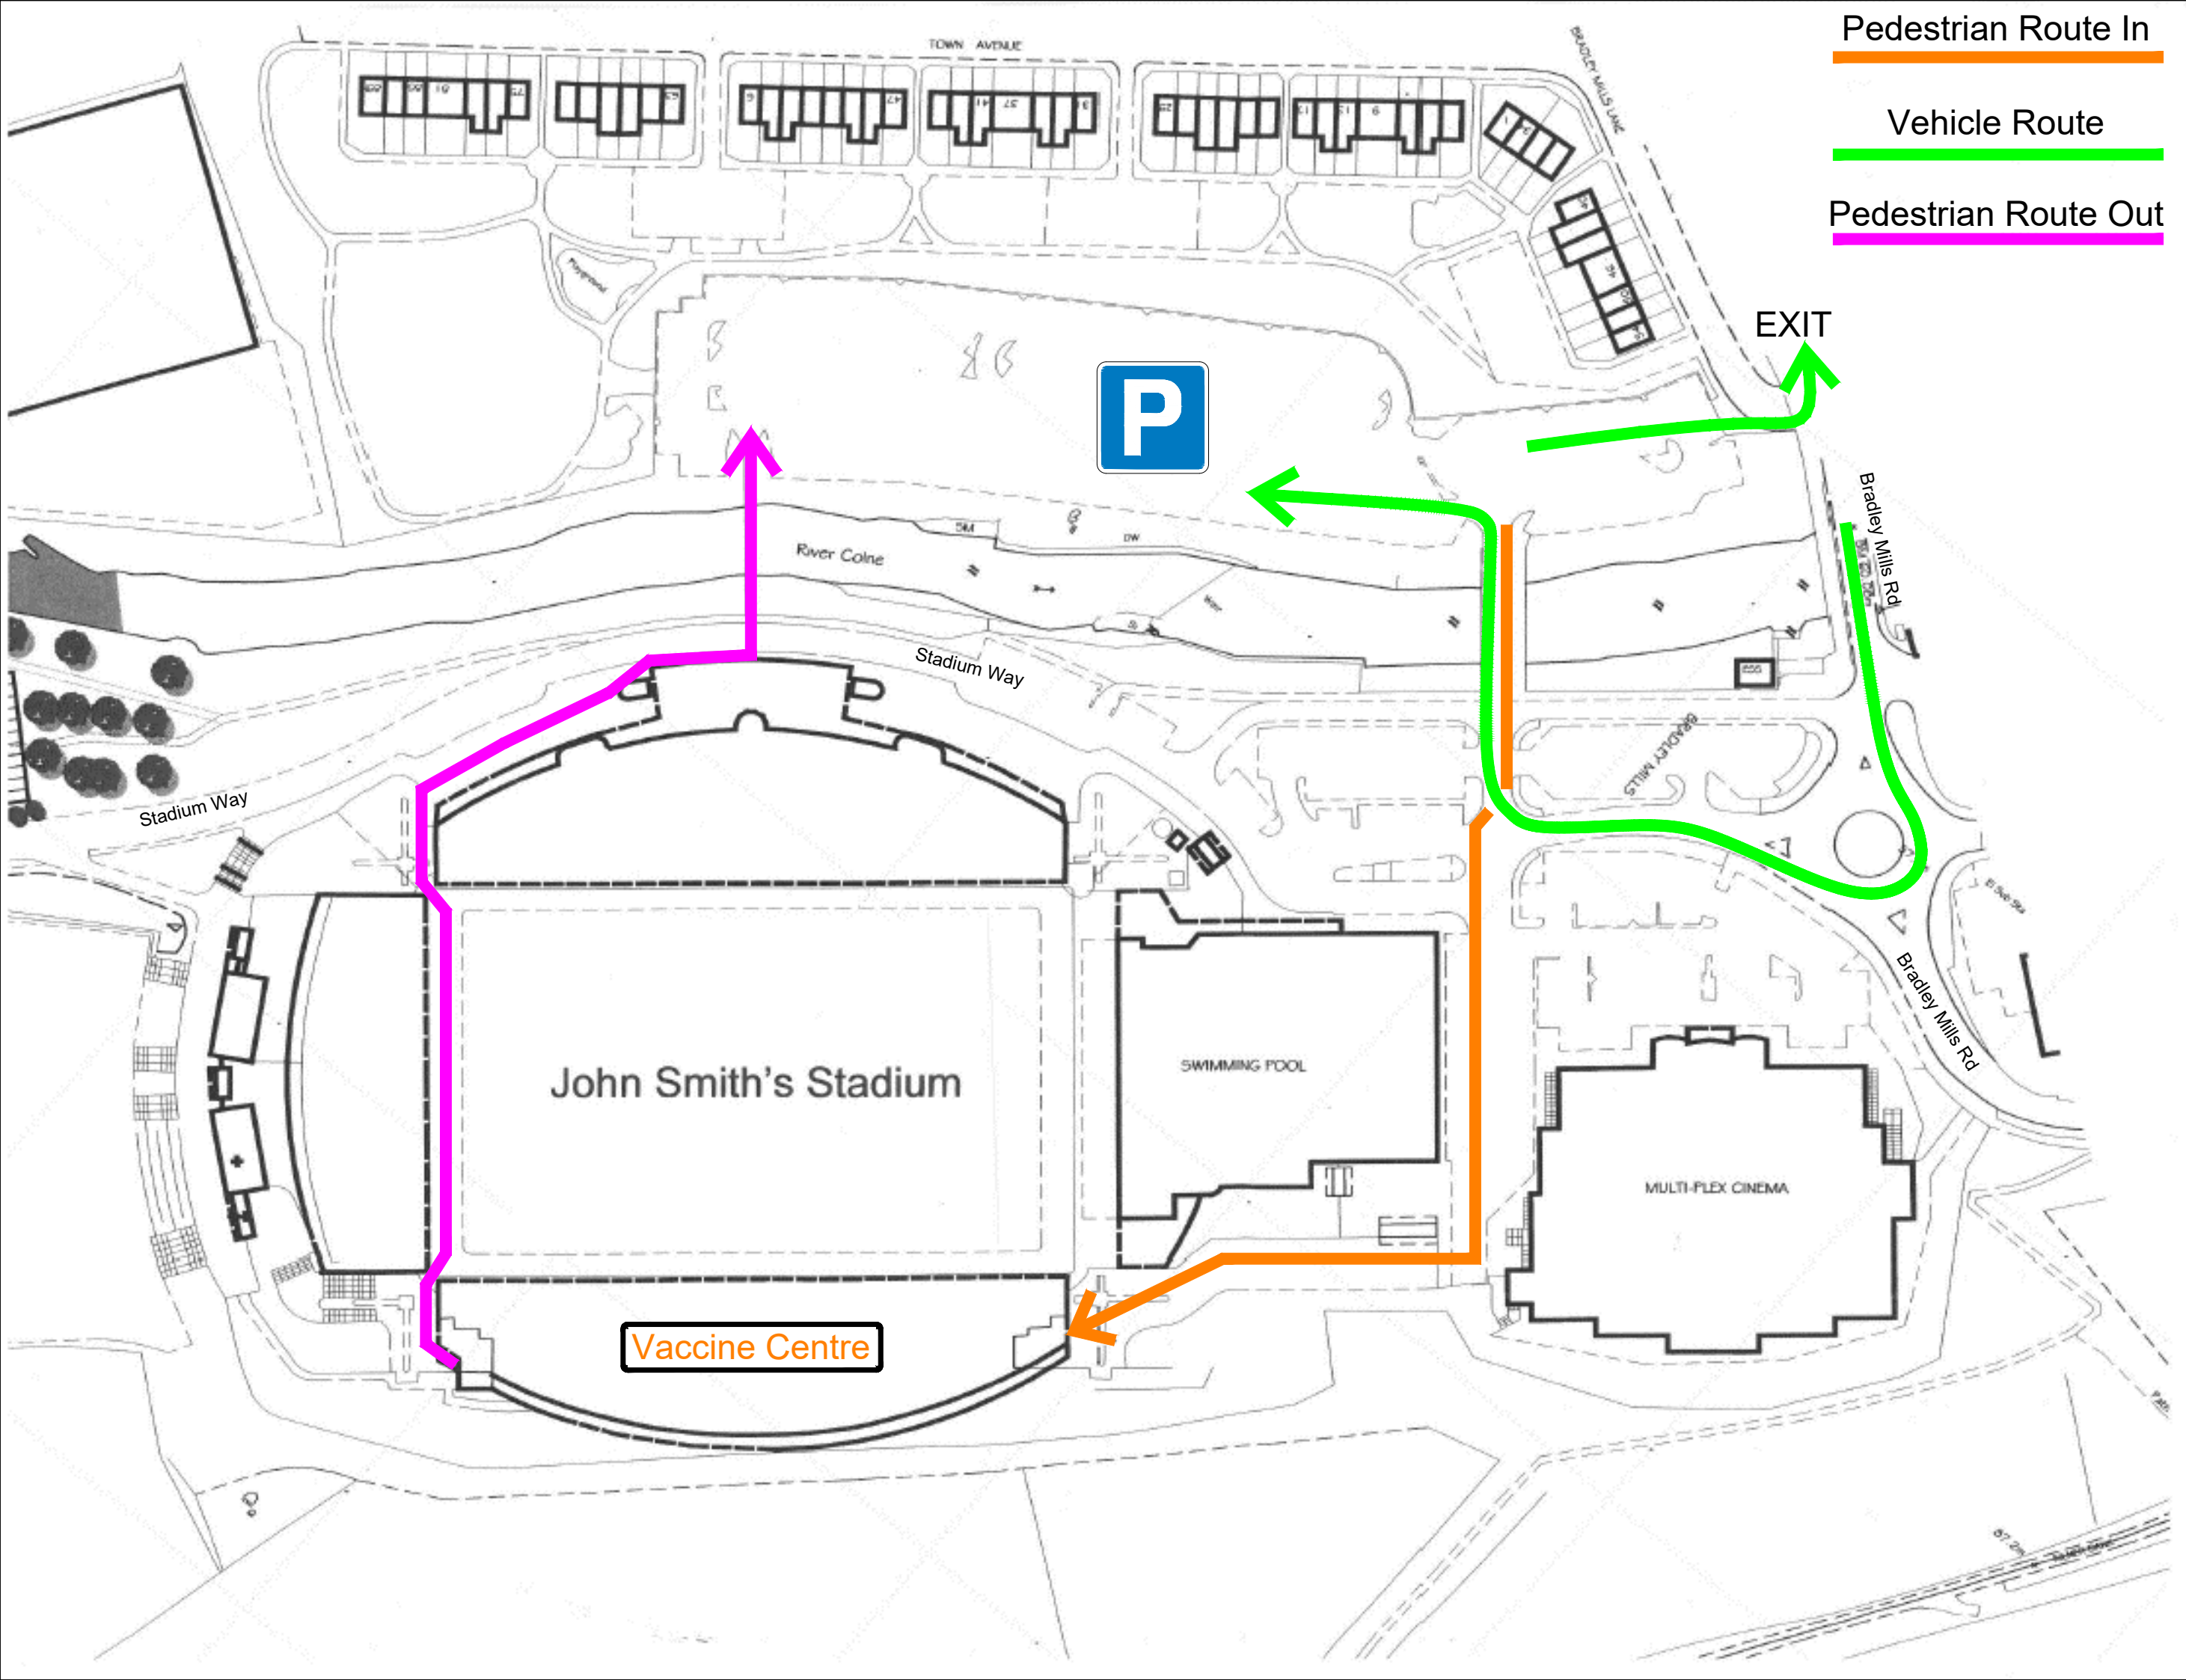

Pedestrian Route In

Vehicle Route

Pedestrian Route Out

EXIT

John Smith's Stadium

SWIMMING POOL

MULTI-FLEX CINEMA

Vaccine Centre

TOWN AVENUE

BRADLEY MILLS LINK

Bradley Mills Rd

Bradley Mills Rd

River Colne

Stadium Way

Stadium Way