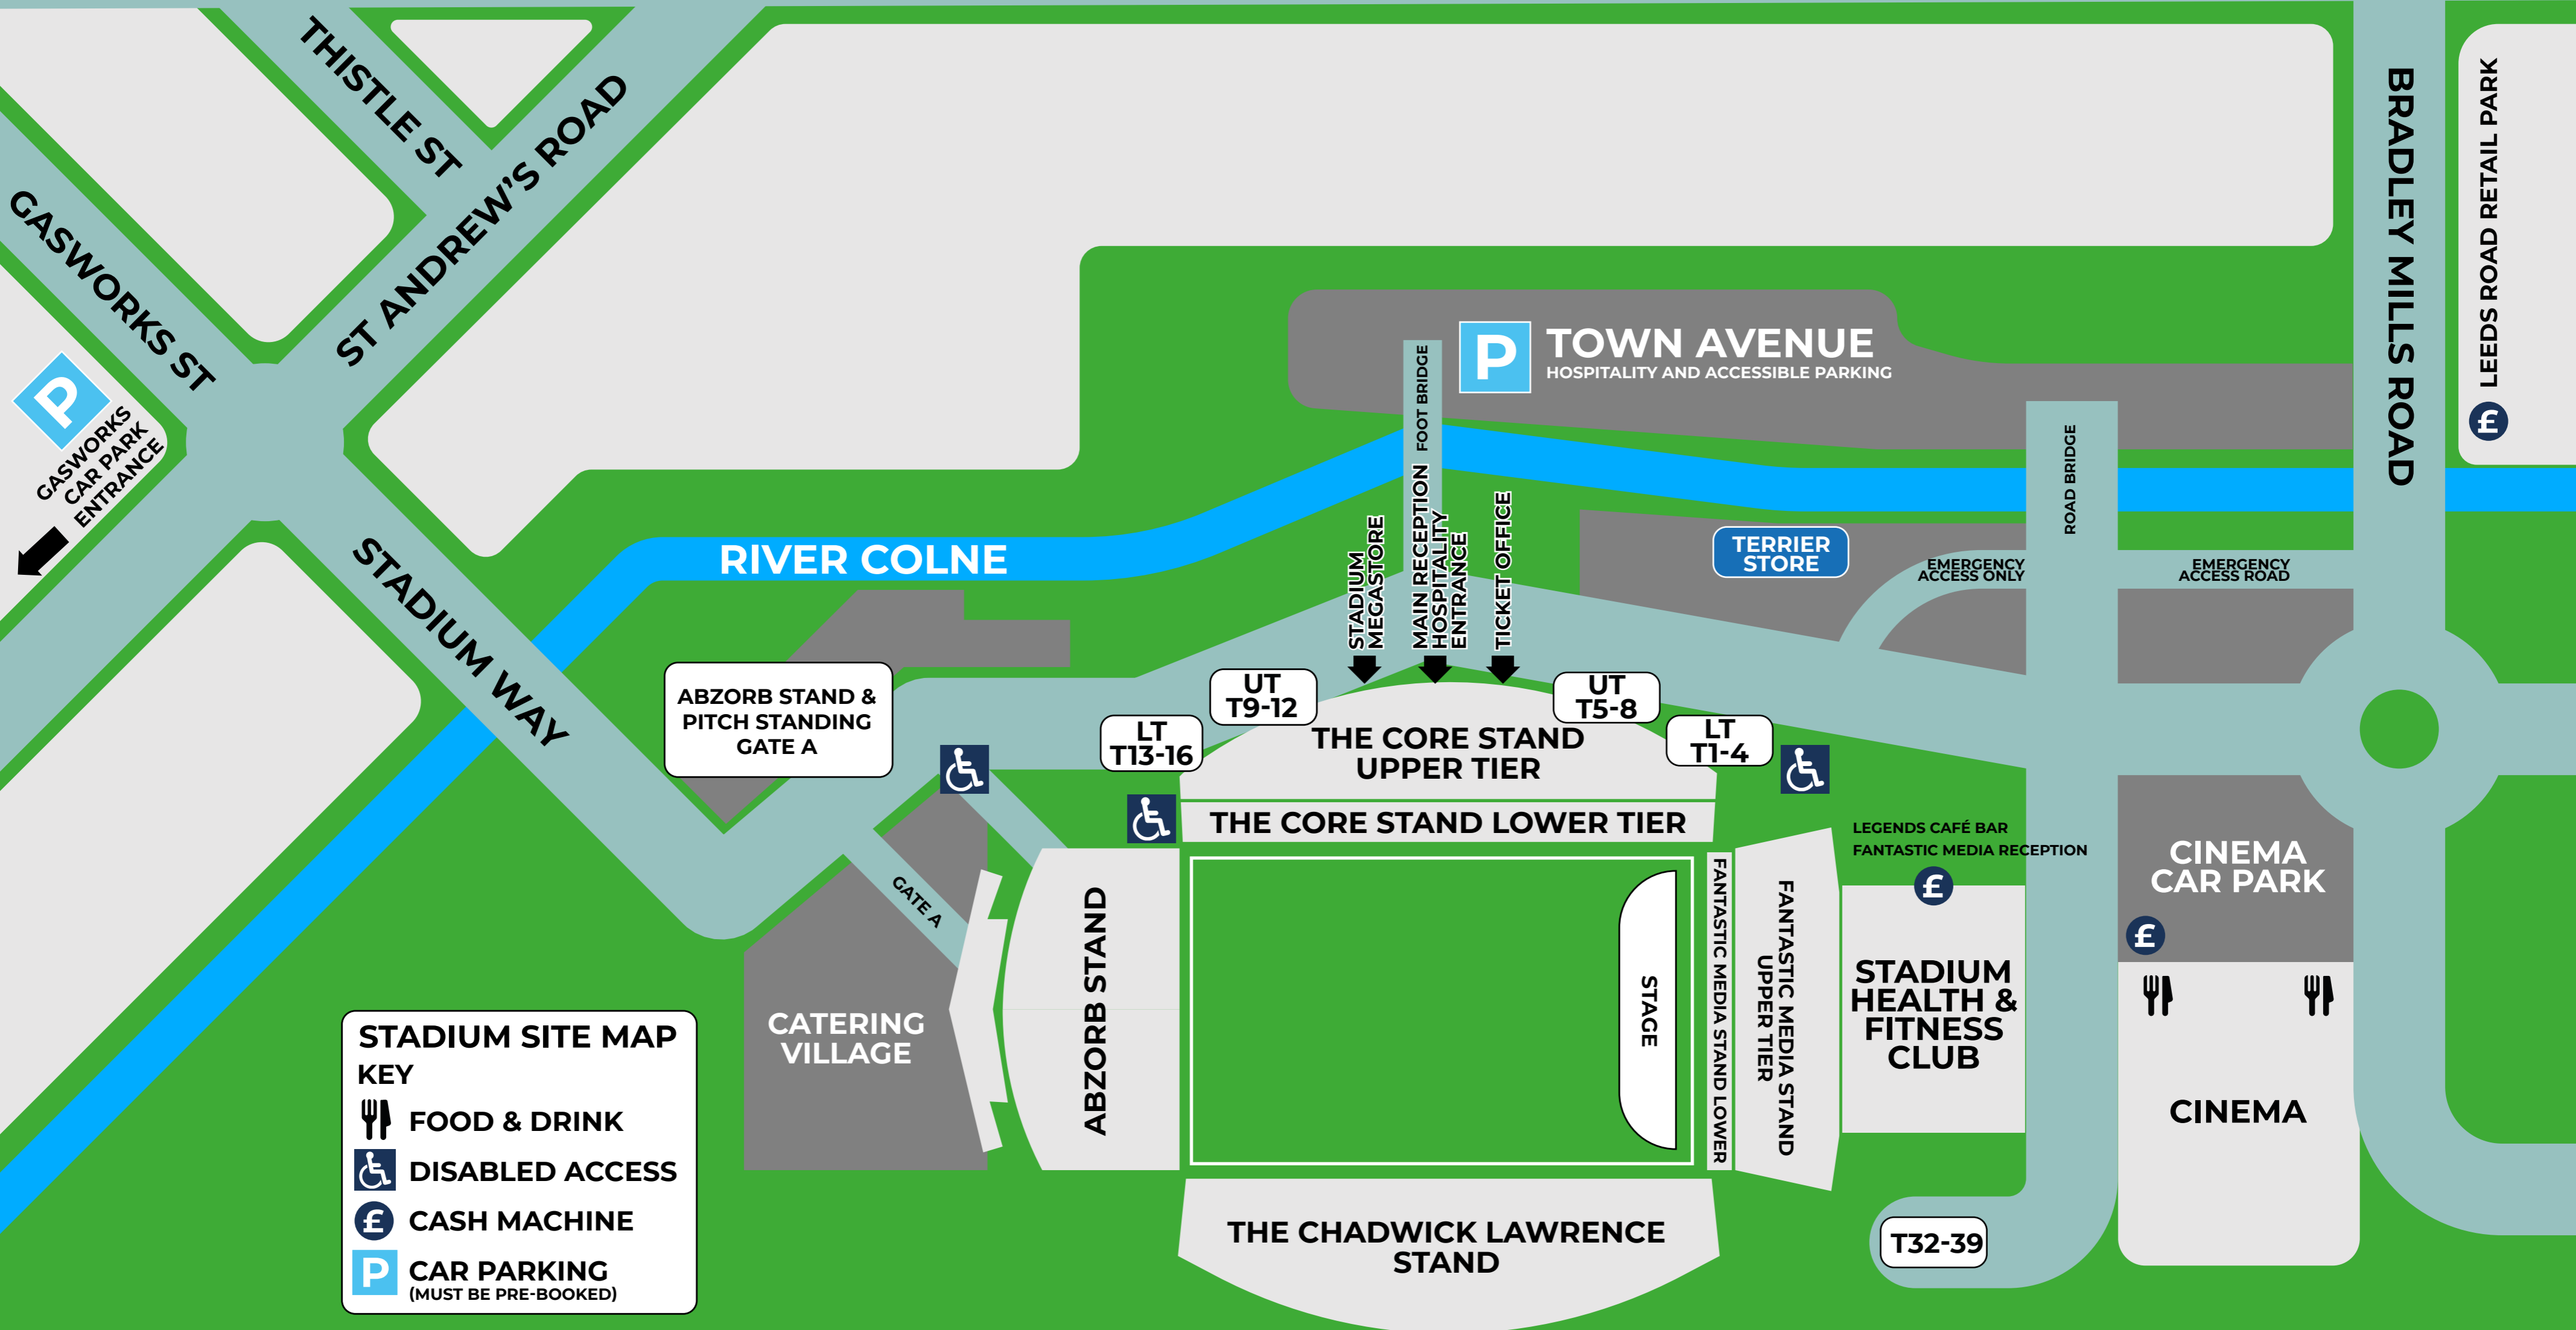

← TO HUDDERSFIELD TOWN CENTRE (1 MILE)
TO TRAIN & BUS STATION

LEEDS ROAD

TO M62 →

STADIUM SITE MAP KEY

- FOOD & DRINK
- DISABLED ACCESS
- CASH MACHINE
- CAR PARKING (MUST BE PRE-BOOKED)

ABZORB STAND & PITCH STANDING GATE A

LT T13-16

UT T9-12

THE CORE STAND UPPER TIER

UT T5-8

LT T1-4

THE CORE STAND LOWER TIER

ABZORB STAND

STAGE

THE CHADWICK LAWRENCE STAND

FANTASTIC MEDIA STAND LOWER

FANTASTIC MEDIA STAND UPPER TIER

STADIUM HEALTH & FITNESS CLUB

LEGENDS CAFÉ BAR
FANTASTIC MEDIA RECEPTION

CINEMA CAR PARK

CINEMA

T32-39

P TOWN AVENUE
HOSPITALITY AND ACCESSIBLE PARKING

TERRIER STORE

EMERGENCY ACCESS ONLY

EMERGENCY ACCESS ROAD

BRADLEY MILLS ROAD

LEEDS ROAD RETAIL PARK